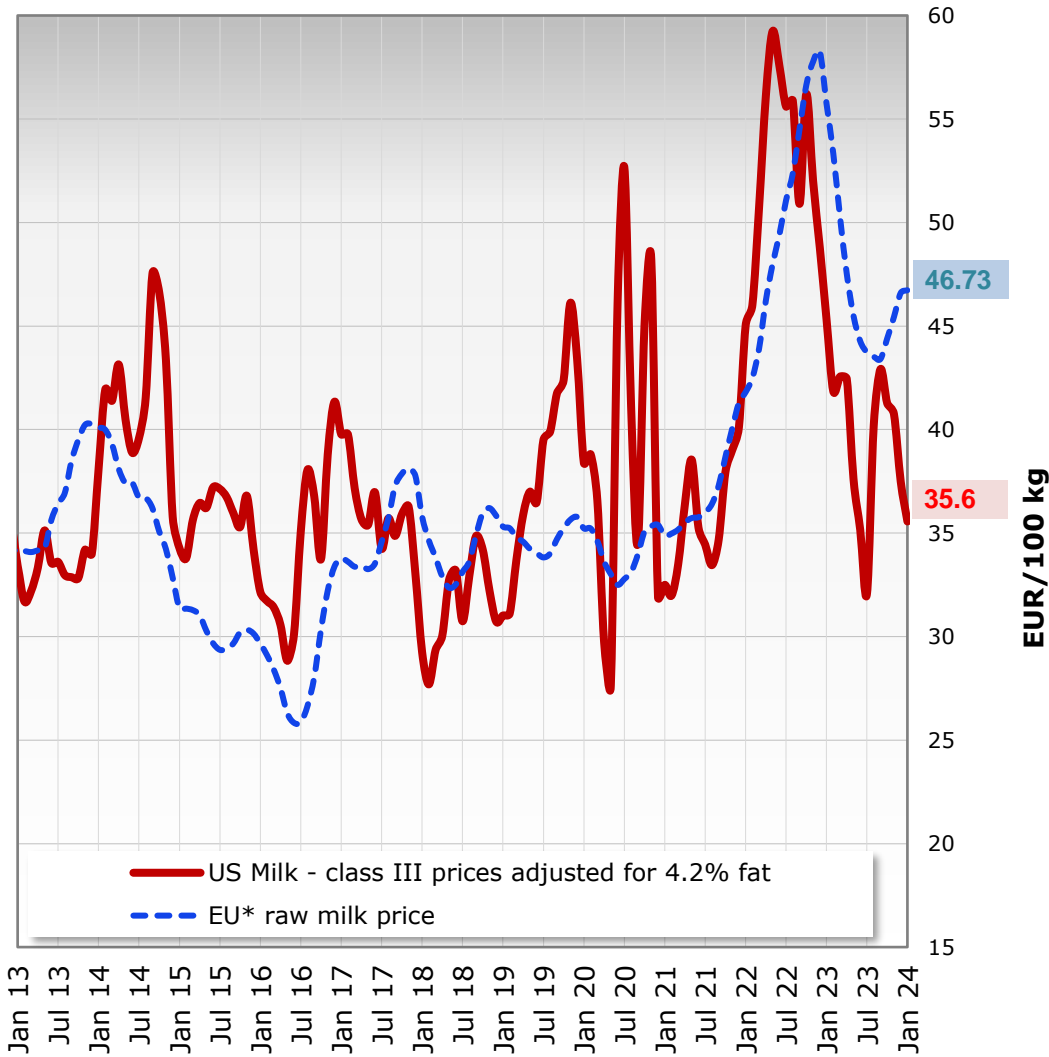

**U.S. latest Milk Prices Evolution**

Source : USDA, CLAL, ZuivelNL

\* without UK from 02/2020 onwards

**New Zealand latest Milk Prices Evolution**

Source : USDA, CLAL, ZuivelNL

\* without UK from 02/2020 onwards

# U.S. and New Zealand Milk Prices Evolution

Source : : USDA, ZuivelNL, CLAL

\* without UK from 02/2020 onwards