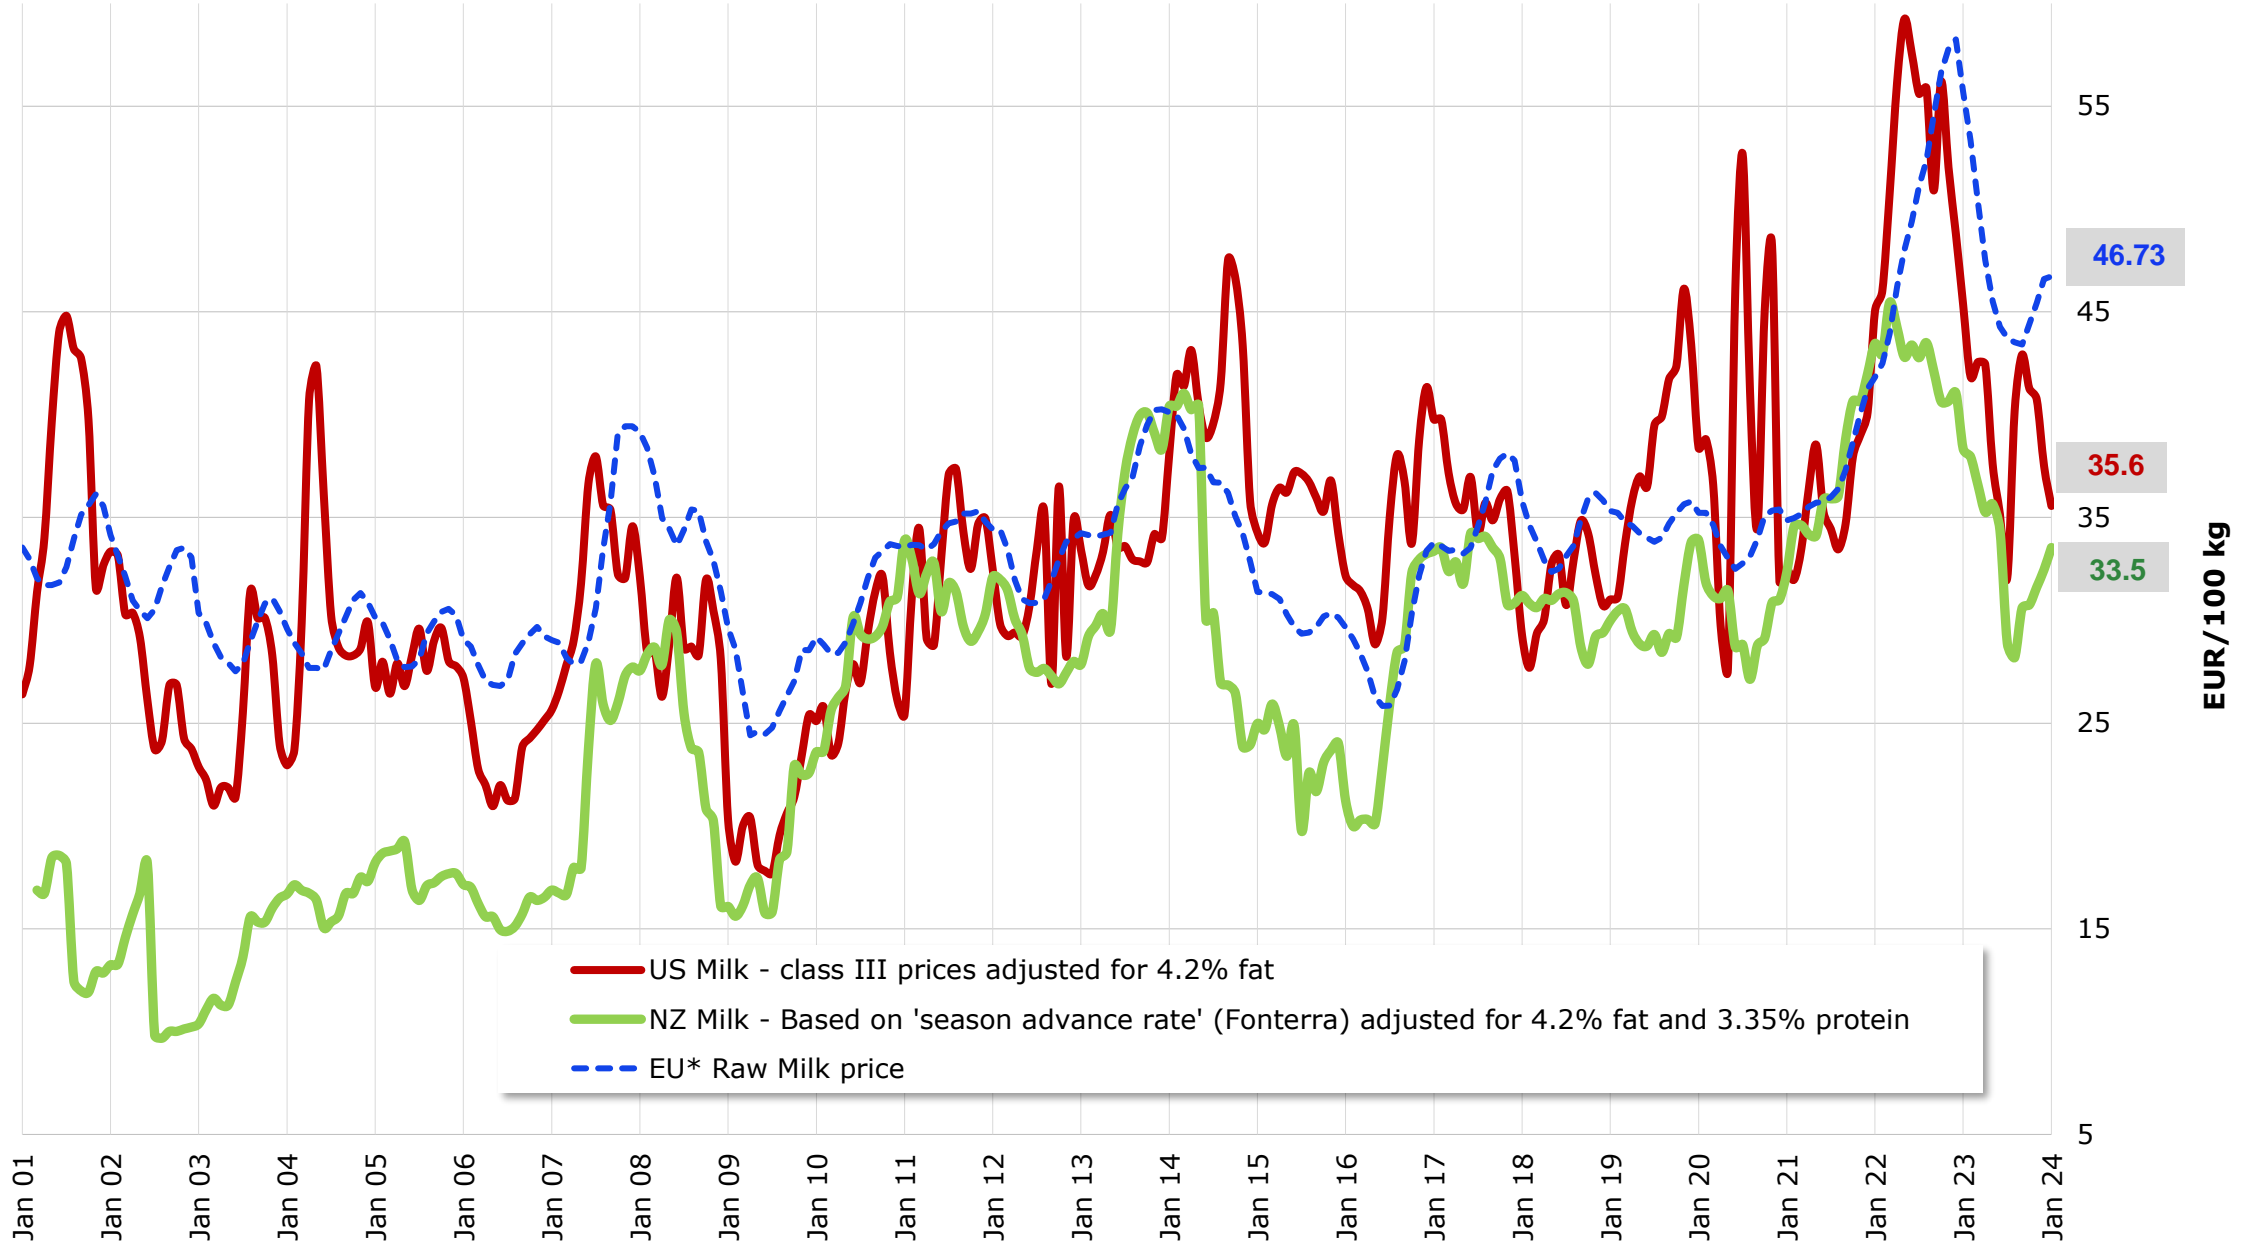

**U.S. latest Milk Prices Evolution**

Source : USDA, CLAL, ZuivelNL

\* without UK from 02/2020 onwards

**New Zealand latest Milk Prices Evolution**

Source : USDA, CLAL, ZuivelNL

\* without UK from 02/2020 onwards

# U.S. and New Zealand Milk Prices Evolution

Source : : USDA, ZuivelNL, CLAL

\* without UK from 02/2020 onwards