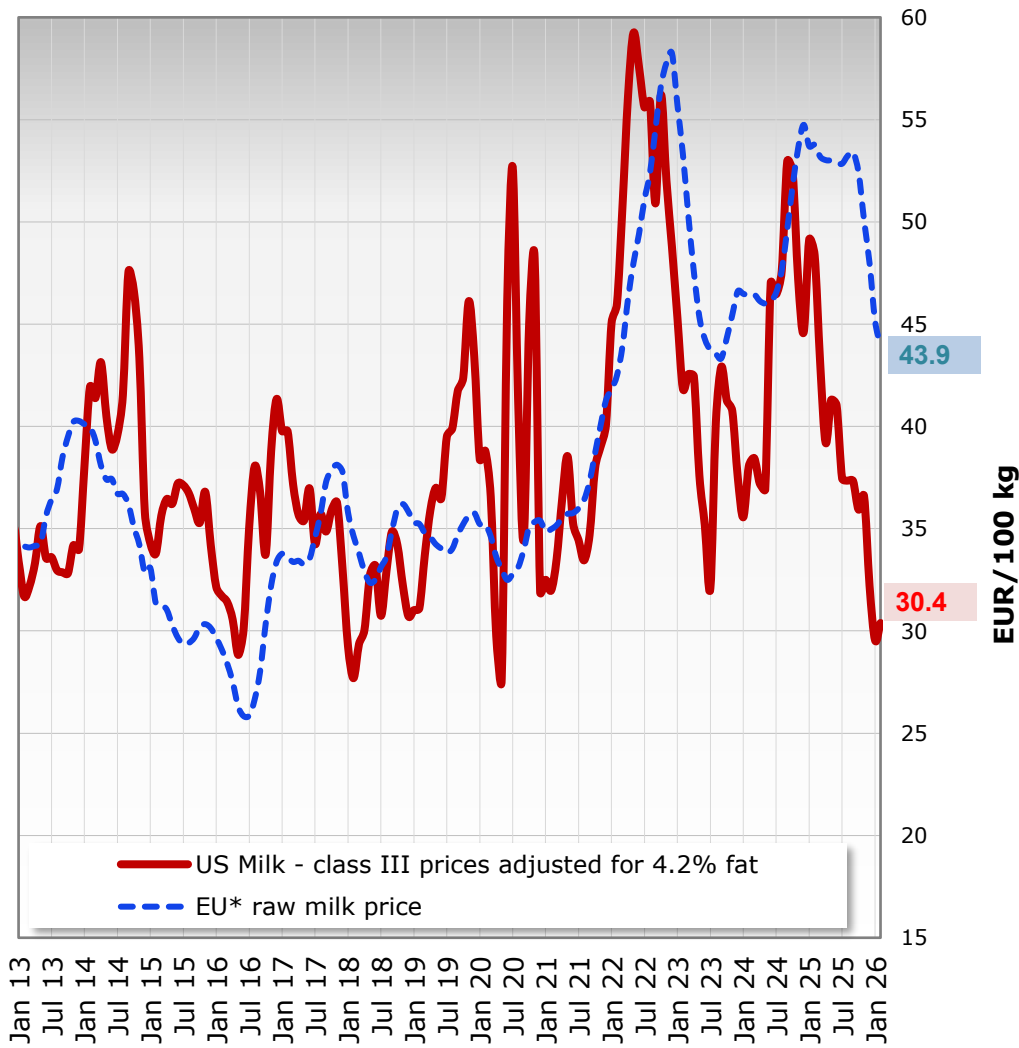

US, NZ and EU\* milk prices up to February 2026

**U.S. latest Milk Prices Evolution**

Source : USDA, CLAL, ZuivelNL

\* without UK from 02/2020 onwards

**New Zealand latest Milk Prices Evolution**

Source : USDA, CLAL, ZuivelNL