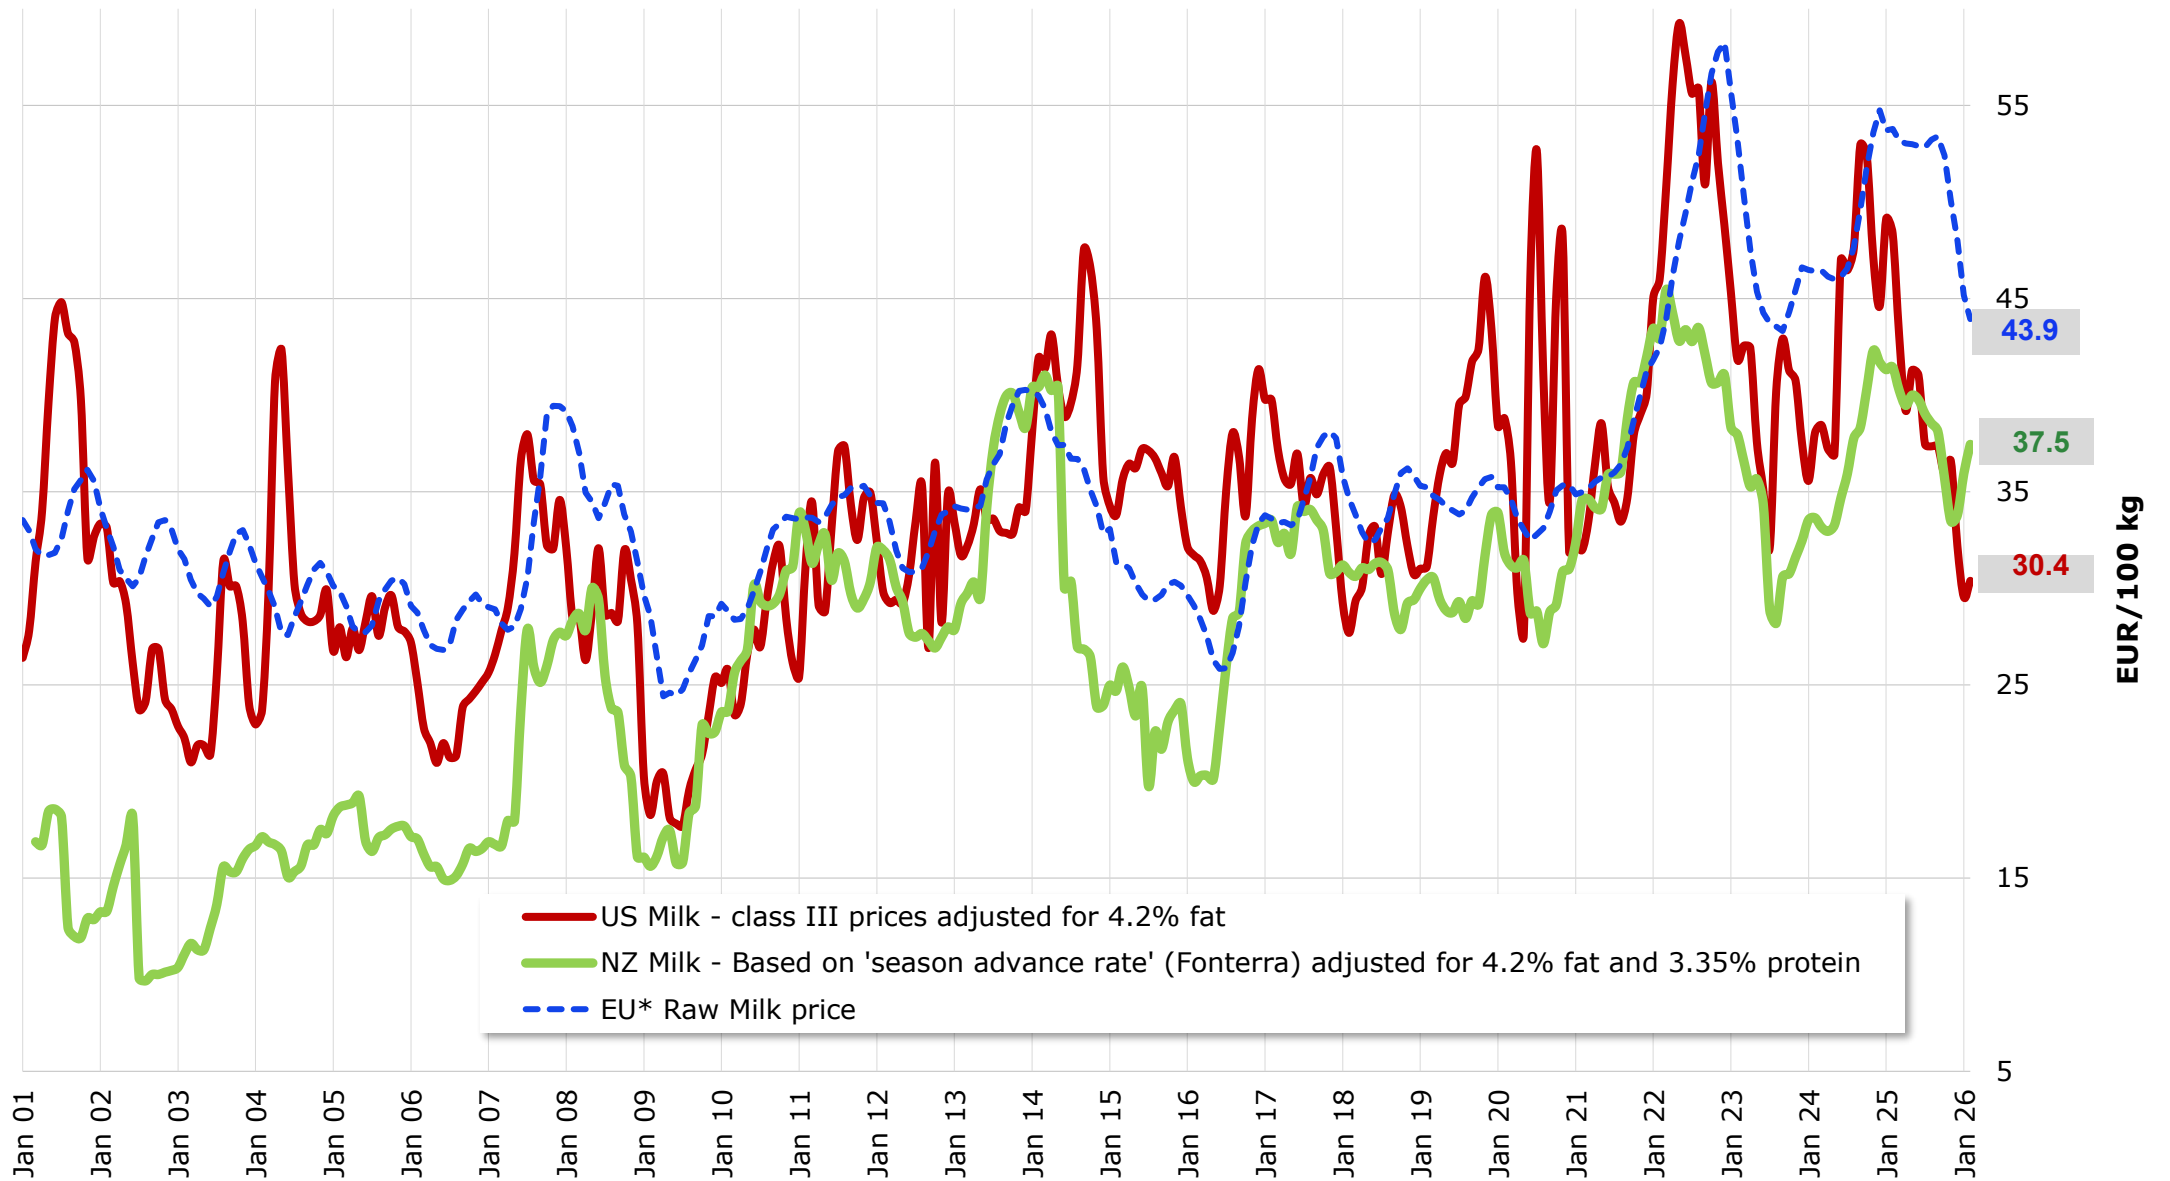

U.S. and New Zealand Milk Prices Evolution

Source : : USDA. ZuivelNL. CLAL

* without UK from 02/2020 onwards